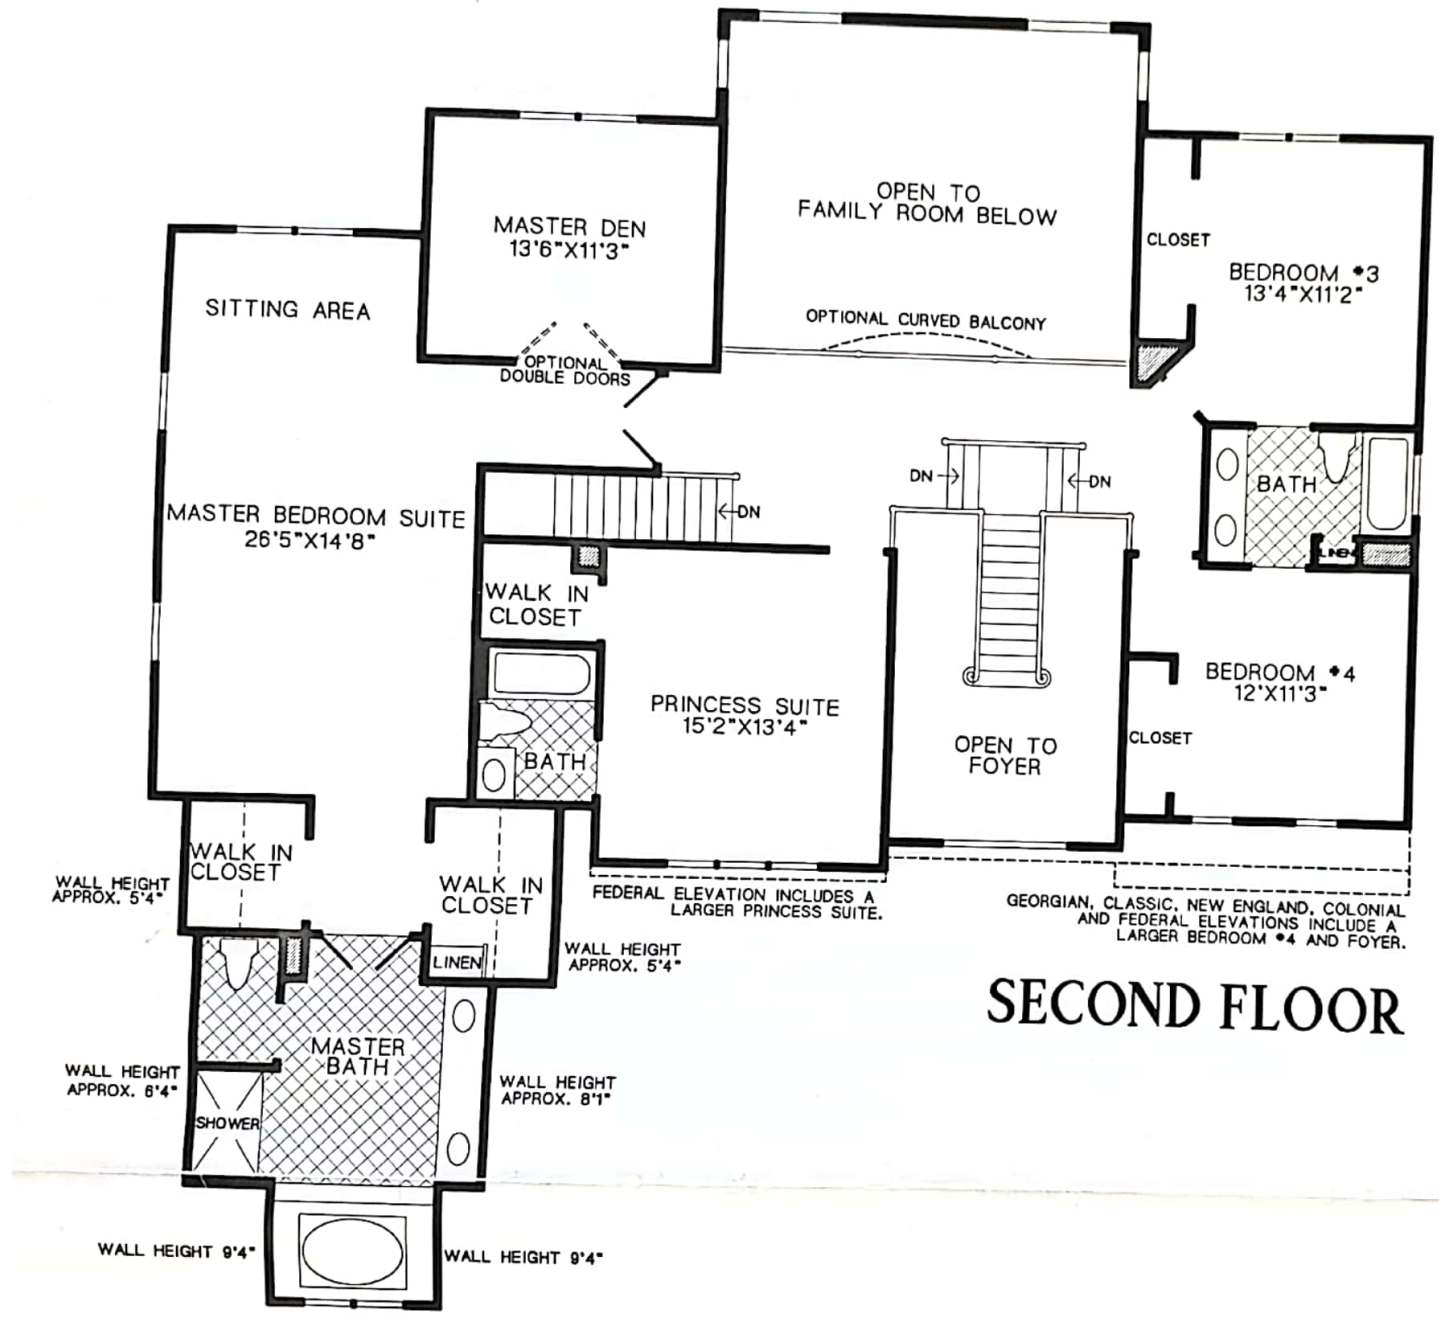

WA  
APP

29.5 X 13.8  
Concealatory

# FIRST FLOOR

## SECOND FLOOR