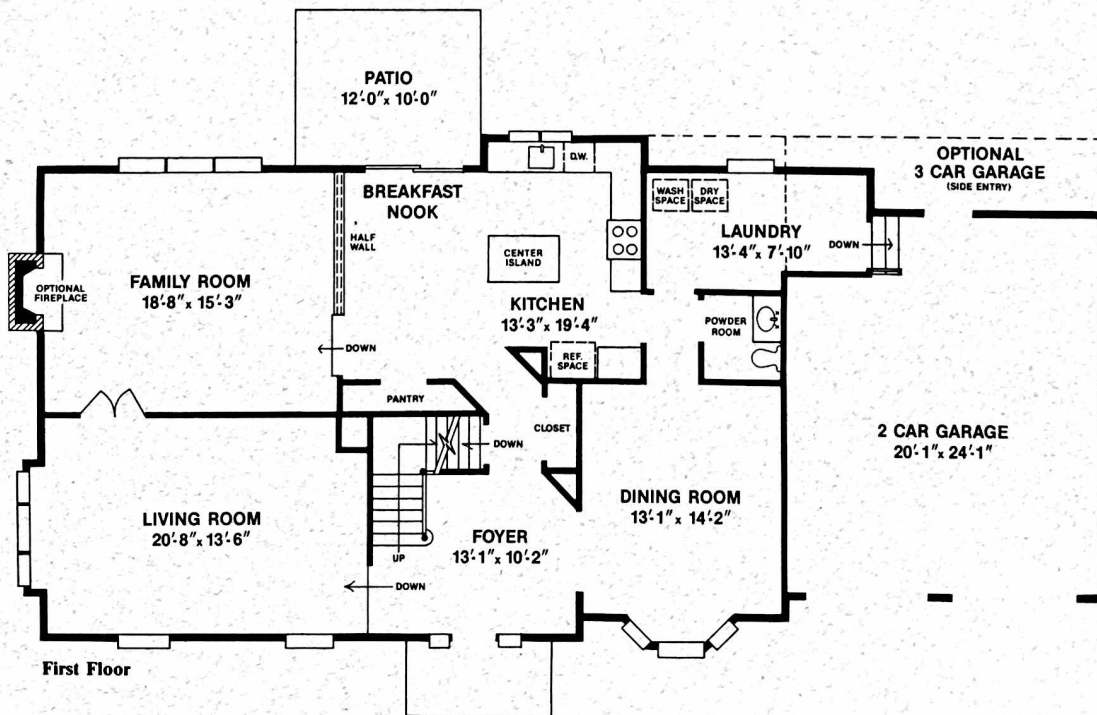

The Crofton

4 bedrooms, 2½ baths,
breakfast area, family
room, 2 car garage

Living space3,000 sq. ft.
Garage480 sq. ft.
Total3,480 sq. ft.

General descriptions, artistic illustrations and floor plan dimensions may vary in precise detail from actual plans and specifications. ©1994, Terruce Corp.