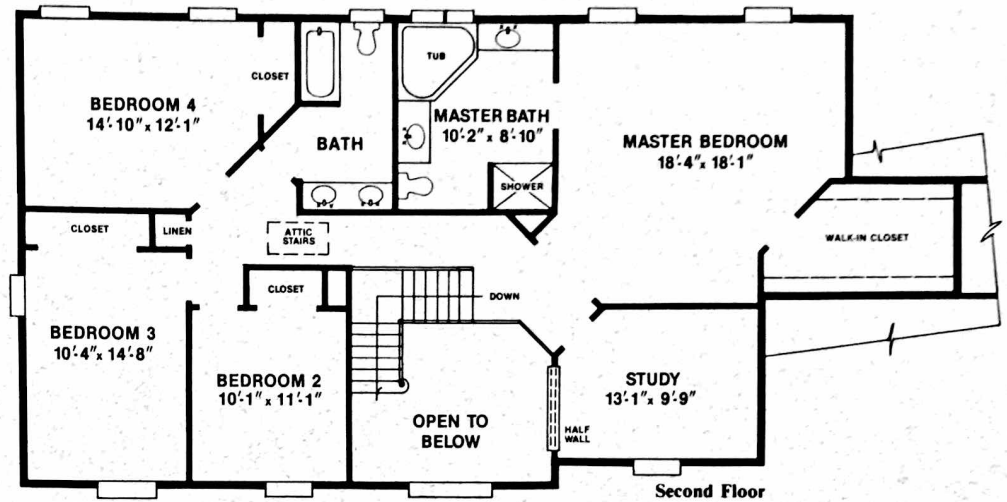

The Crofton

4 bedrooms, 2½ baths,
breakfast area, family
room, 2 car garage

Living space3,000 sq. ft.
Garage480 sq. ft.
Total3,480 sq. ft.

General descriptions, artistic illustrations and floor plan dimensions may vary in precise detail from actual plans and specifications. ©1994, Terruce Corp.