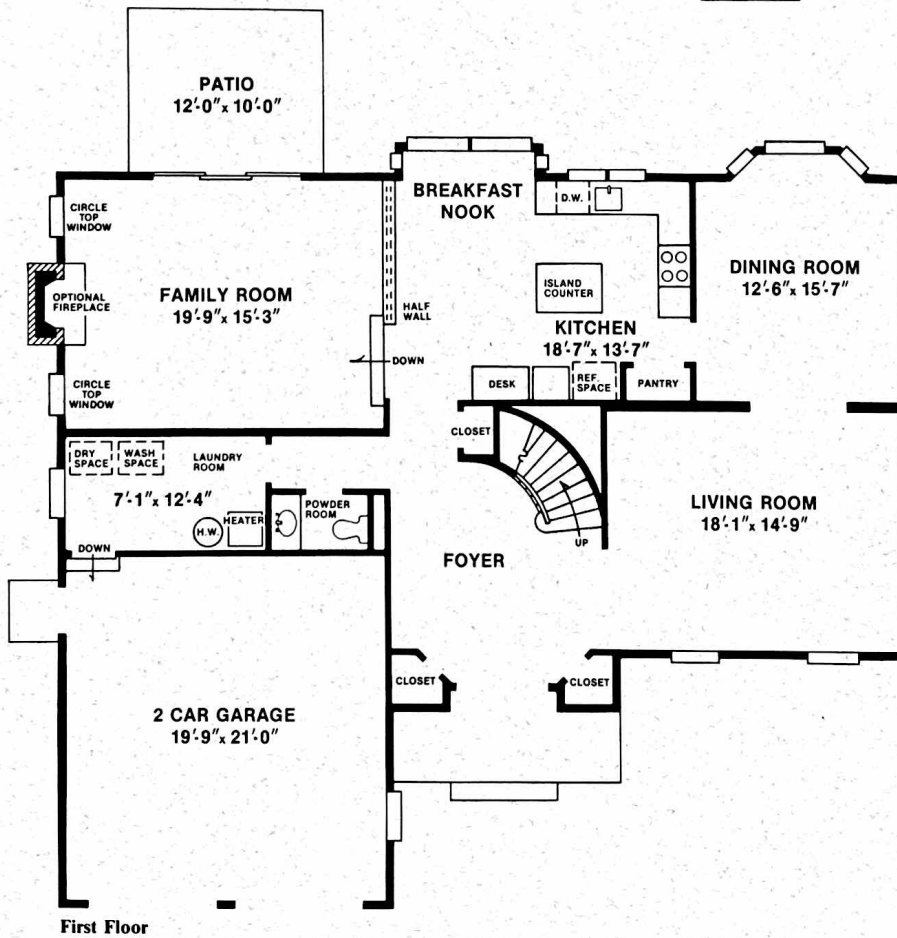

# The Normandy

4 bedrooms, 2½ baths,  
family room, 2 car garage

Living space .....2,950 sq. ft.  
Garage .....430 sq. ft.  
Total .....3,380 sq. ft.

General descriptions, artistic illustrations and floor plan dimensions may vary in precise detail from actual plans and specifications. ©1994, Terruce Corp.