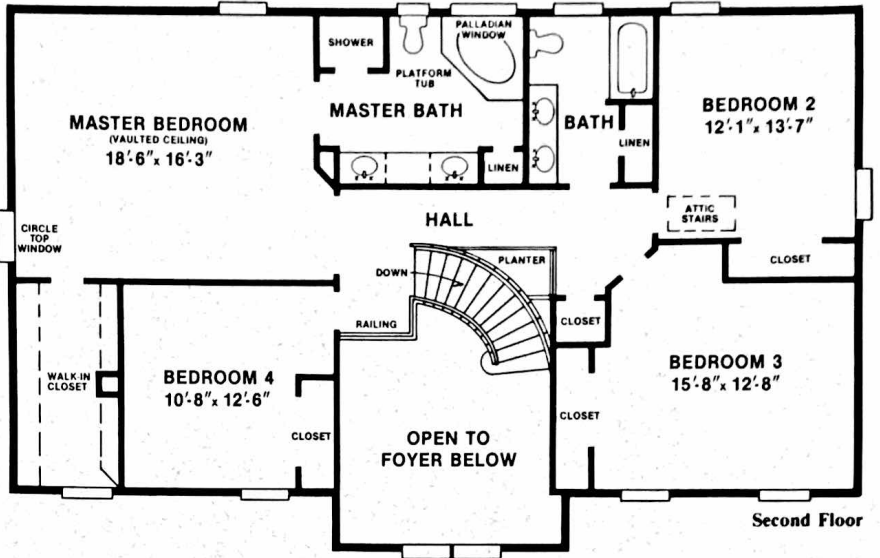

# The Normandy

4 bedrooms, 2½ baths,  
family room, 2 car garage

Living space .....2,950 sq. ft.  
Garage .....430 sq. ft.  
Total .....3,380 sq. ft.

General descriptions, artistic illustrations and floor plan dimensions may vary in precise detail from actual plans and specifications. ©1994, Terruce Corp.