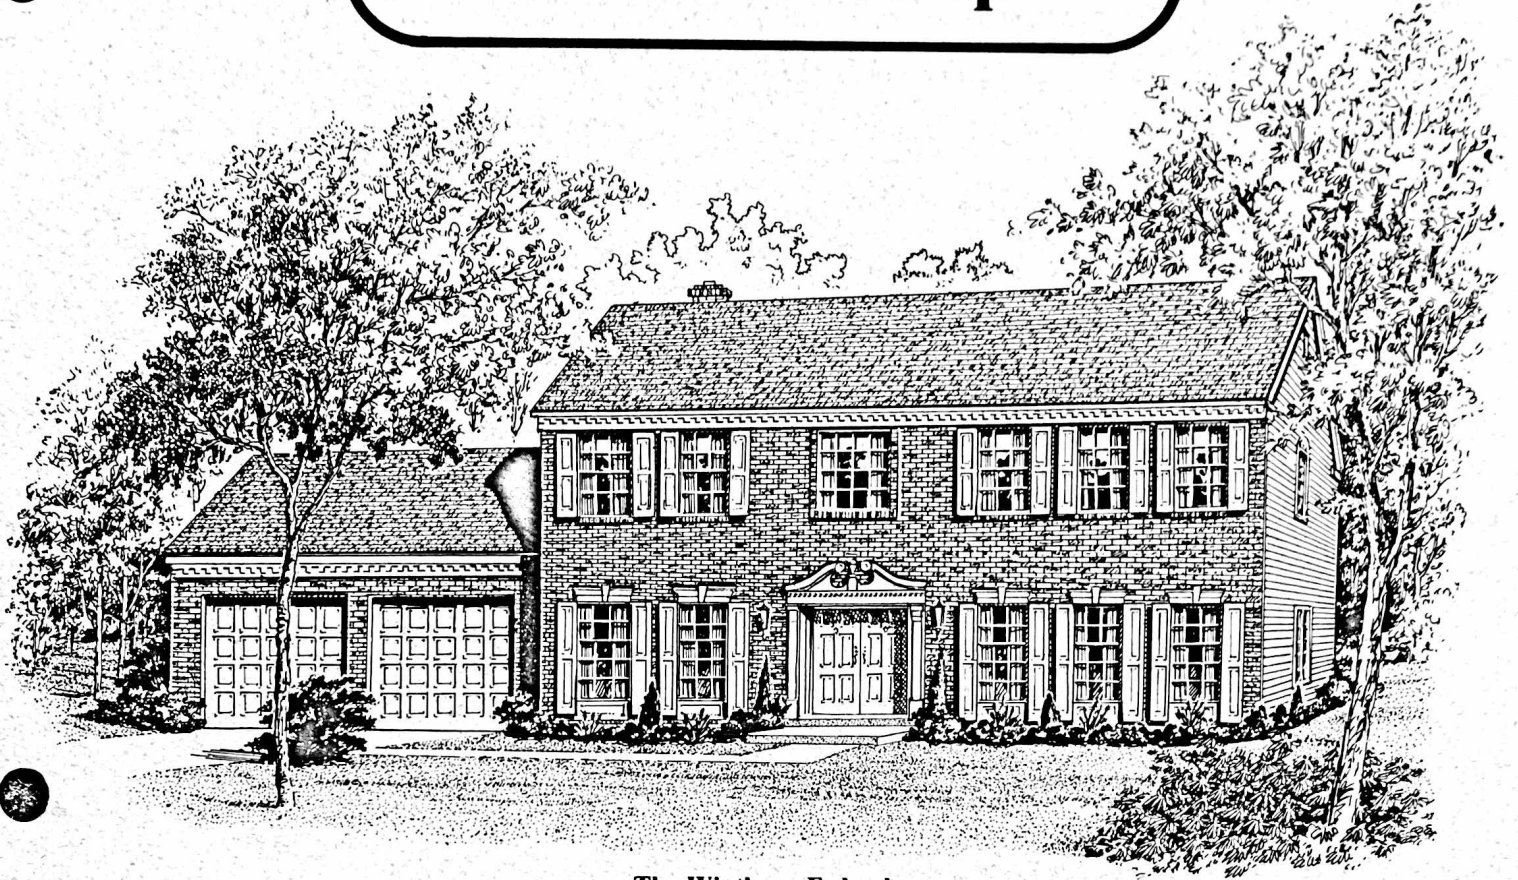

The Winthrop

The Winthrop Federal

The Winthrop Grand

The Winthrop Traditional

The Winthrop, reminiscent of stately Early American homes, lends grace to its dramatic interior, beginning with the entrance. Use of nine foot ceilings and unique window design and placement enhances the home's inviting nature. Formal oversized living and dining rooms are designed for maximum entertaining comfort and convenience. An expansive kitchen, including center island and breakfast nook, is enhanced by optional skylights. A three car, side entry garage is optional. Four superb bedrooms are located upstairs. The design is distinguished by a master suite featuring a cathedral ceiling, unique curved walls and master bath with a platform tub. The Winthrop's luxurious details create a captivating world of elegance waiting to be explored.